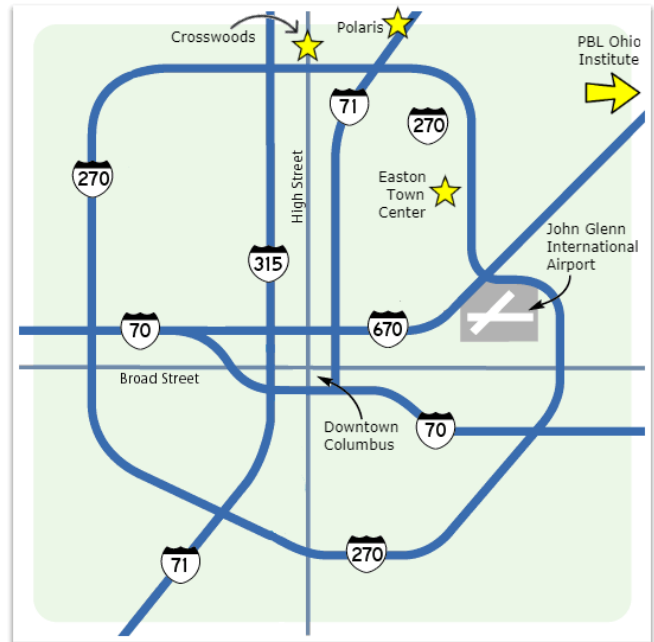

EASTON TOWN CENTER

The [Easton Town Center](#) area will offer the most hotel, restaurant, shopping and entertainment options. Easton is located 8 miles/14 minutes from the conference. [View driving directions.](#)

NEW ALBANY

The PBL Ohio Institute is held in [New Albany](#) (a small, quiet, affluent suburb in northeast Central Ohio), which provides two hotel options. New Albany is located 8 miles/14 minutes from the Easton Town Center area. [View driving directions.](#)

[Courtyard Columbus New Albany](#)

[Hampton Inn & Suites New Albany Columbus](#)

AIRPORT AREA

Multiple hotel options are available near John Glenn International Airport, five miles from Easton and 13 miles/15 minutes from the conference.

[Hampton Inn – Columbus Airport](#)

[Holiday Inn Express & Suites Gahanna – Columbus Airport East](#)

[Homewood Suites by Hilton Columbus/Airport](#)

POLARIS

The Polaris area is home to [Polaris Fashion Place](#), a sprawling shopping / restaurant/entertainment complex (similar to Easton Town Center) in far north Columbus, 15 miles/17 minutes from the conference. [View driving directions.](#)