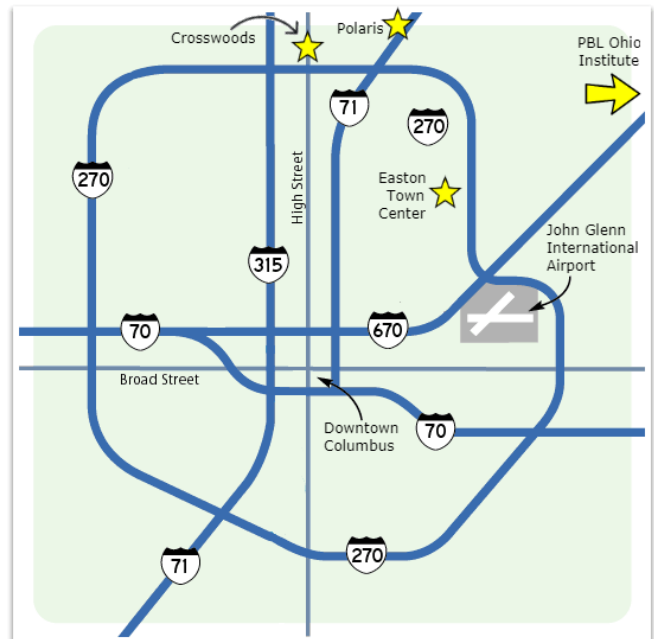

EASTON TOWN CENTER

The [Easton Town Center](#) area will offer the most hotel, restaurant, shopping and entertainment options. Easton is located 8 miles/14 minutes from the conference. [View driving directions.](#)

[Residence Inn Marriott Easton](#)

[SpringHill Suites by Marriott Columbus Easton Area](#)

[TownePlace Suites by Marriott Columbus Easton Area](#)

[WoodSpring Suites Columbus Easton](#)

NEW ALBANY

The PBL Ohio Institute is held in [New Albany](#) (a small, quiet, affluent suburb in northeast Central Ohio), which provides two hotel options. New Albany is located 8 miles/14 minutes from the Easton Town Center area. [View driving directions.](#)

[Courtyard Columbus New Albany](#)

[Hampton Inn & Suites New Albany Columbus](#)

AIRPORT AREA

Multiple hotel options are available near John Glenn International Airport, five miles from Easton and 13 miles/15 minutes from the conference.

[Hampton Inn – Columbus Airport](#)

[Holiday Inn Express & Suites Gahanna – Columbus Airport East](#)

[Homewood Suites by Hilton Columbus/Airport](#)

POLARIS

The Polaris area is home to [Polaris Fashion Place](#), a sprawling shopping / restaurant/entertainment complex (similar to Easton Town Center) in far north Columbus, 15 miles/17 minutes from the conference. [View driving directions.](#)